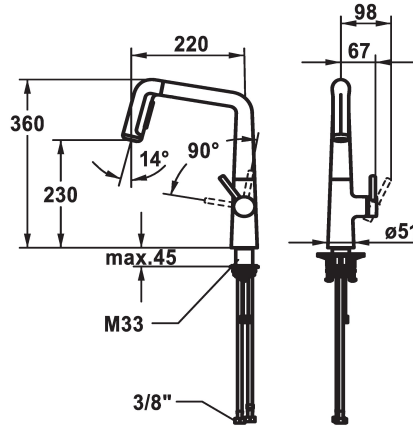

KWC KIO Lever mixer - Kitchen

Modell-Linie: KIO | 10.481.002.127FL
Taps | Manual taps