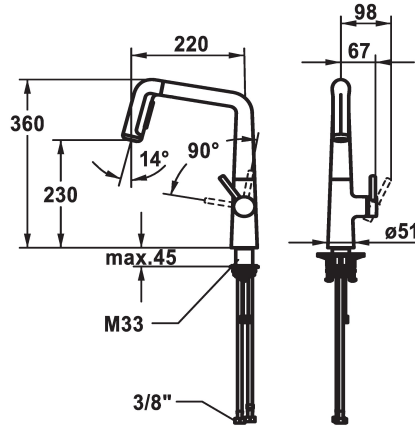

KWC KIO Lever mixer - Kitchen

Modell-Linie: KIO | 10.481.002.127FL
Taps | Manual taps

KWC-No.

125202
chromeline, A 220, flexible connection hoses

125203
matt black, A 220, flexible connection hoses

125204
decor steel, A 220, flexible connection hoses

Color code

chromeline

matt black

decor steel

- * Lever mixer
- * Lever installation only possible on the right side
- Child safety: cold water flow in lever position towards the front
- * gap between wall and centre of mounting hole min. 26 mm
- * TouchProtect - anti-scald protection thanks to the "double skin" principle
- * Pull-out spray ergonomic spout alignment, shape and handling
- SprayClean - easy to clean and actively prevents limescale buildup
- Neoperl® Perlator® laminar
- PowerClean - needle spray mode, with automatic diverter reset
- up to 500 mm pull-out length

- * Hose guide, swivelling 150°, can be extended to 360°
- * EasyLock - a pull-out spray that easily slides back into place
- * OptimalSpace - ample space for washing or working
- * KWC cartridge M 35 S
- with ceramic discs
- flow rate and temperature continuously variable
- * Flexible connection hoses 3/8"
- * QuickInstallation - Fastening via threaded connection with locking screws
- * Mounting hole size ø35 mm
- * To be ordered separately (optional or if necessary):
- Swivel range limited to 120°; Z.538.320

Technical Data

Flow rate needle spray

9 l/min (3 bar)

Flow rate normal spray

10 l/min (3 bar)

Connection

Flexible connection hoses

Spout