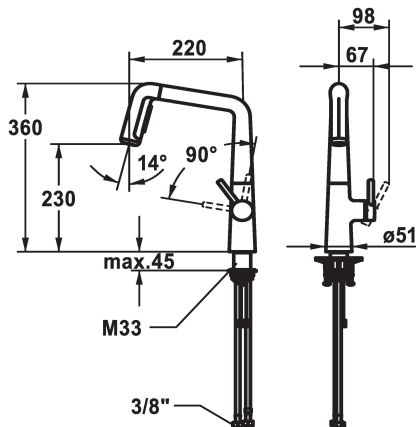

KWC KIO Lever mixer - Kitchen

Modell-Linie: KIO | 10.481.002.127FL
Taps | Manual taps

KWC-No.

125202
chromeline, A 220, flexible connection hoses

125203
matt black, A 220, flexible connection hoses

125204
decor steel, A 220, flexible connection hoses

Color code

chromeline

matt black

decor steel

- * Lever mixer
- * Lever installation only possible on the right side
- Child safety: cold water flow in lever position towards the front
- * gap between wall and centre of mounting hole min. 26 mm
- * TouchProtect - anti-scald protection thanks to the "double skin" principle
- * Pull-out spray ergonomic spout alignment, shape and handling
- SprayClean - easy to clean and actively prevents limescale buildup
- Neoperl® Perlator® laminar
- PowerClean - needle spray mode, with automatic diverter reset
- up to 500 mm pull-out length

- * Hose guide, swivelling 150°, can be extended to 360°
- * EasyLock - a pull-out spray that easily slides back into place
- * OptimalSpace - ample space for washing or working
- * KWC cartridge M 35 S
- with ceramic discs
- flow rate and temperature continuously variable
- * Flexible connection hoses 3/8"
- * QuickInstallation - Fastening via threaded connection with locking screws
- * Mounting hole size ø35 mm
- * To be ordered separately (optional or if necessary):
- Swivel range limited to 120°; Z.538.320

Technical Data

Flow rate needle spray

9 l/min (3 bar)

Flow rate normal spray

10 l/min (3 bar)

Connection

Flexible connection hoses

Spout