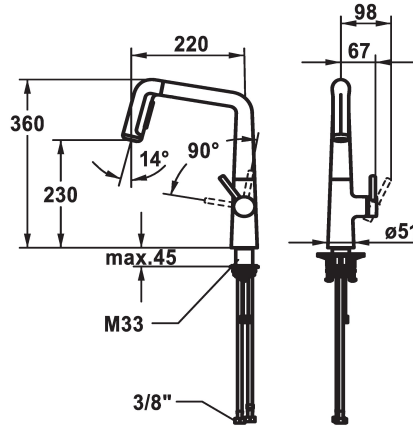

KWC KIO Lever mixer - Kitchen

Modell-Linie: KIO | 10.481.002.127FL
Hanat | Käsitöötiset hanat

KWC-No.

125202
chromeline, A 220, flexible connection hoses

125203
matt black, A 220, flexible connection hoses

125204
decor steel, A 220, flexible connection hoses

ATT-KWC-FARBCODE

chromeline

matt black

decor steel

- * Lever mixer
- * Lever installation only possible on the right side
- Child safety: cold water flow in lever position towards the front
- * gap between wall and centre of mounting hole min. 26 mm
- * TouchProtect - anti-scald protection thanks to the "double skin" principle
- * Pull-out spray ergonomic spout alignment, shape and handling
- SprayClean - easy to clean and actively prevents limescale buildup
- Neoperl® Perlator® laminar
- PowerClean - needle spray mode, with automatic diverter reset
- up to 500 mm pull-out length

- * Hose guide, swivelling 150°, can be extended to 360°
- * EasyLock - a pull-out spray that easily slides back into place
- * OptimalSpace - ample space for washing or working
- * KWC cartridge M 35 S
- with ceramic discs
- flow rate and temperature continuously variable
- * Flexible connection hoses 3/8"
- * QuickInstallation - Fastening via threaded connection with locking screws
- * Mounting hole size ø35 mm
- * To be ordered separately (optional or if necessary):
- Swivel range limited to 120°; Z.538.320

decor steel

Standmontage

Hebelmischer

L-Spout

360

I

A220

B