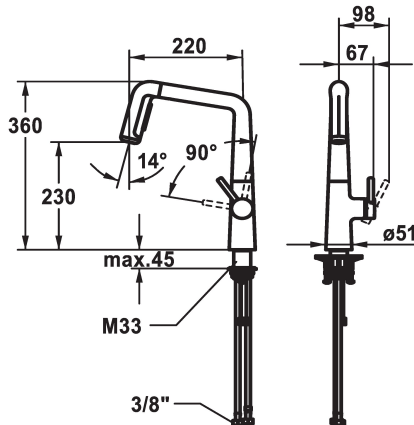

KWC KIO Lever mixer - Kitchen

Modell-Linie: KIO | 10.481.002.127FL
Armatura umywalkowa | Armatura jednouchwytowa

KWC-No.

125202
chromeline, A 220, flexible connection hoses

125203
matt black, A 220, flexible connection hoses

125204
decor steel, A 220, flexible connection hoses

ATT-KWC-FARBCODE

chromeline

matt black

decor steel

- * Lever mixer
- * Lever installation only possible on the right side
- Child safety: cold water flow in lever position towards the front
- * gap between wall and centre of mounting hole min. 26 mm
- * TouchProtect - anti-scald protection thanks to the "double skin" principle
- * Pull-out spray ergonomic spout alignment, shape and handling
- SprayClean - easy to clean and actively prevents limescale buildup
- Neoperl® Perlator® laminar
- PowerClean - needle spray mode, with automatic diverter reset
- up to 500 mm pull-out length

- * Hose guide, swivelling 150°, can be extended to 360°
- * EasyLock - a pull-out spray that easily slides back into place
- * OptimalSpace - ample space for washing or working
- * KWC cartridge M 35 S
- with ceramic discs
- flow rate and temperature continuously variable
- * Flexible connection hoses 3/8"
- * QuickInstallation - Fastening via threaded connection with locking screws
- * Mounting hole size ø35 mm
- * To be ordered separately (optional or if necessary):
- Swivel range limited to 120°; Z.538.320

Material

9 l/min (3 bar)

10 l/min (3 bar)

Flexible_Anschlusschläuche

schwenkbar

seitenbedient

Auszugbrause

decor steel