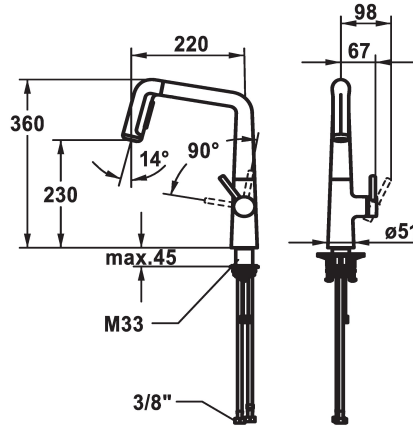

KWC KIO Lever mixer - Kitchen

Modell-Linie: KIO | 10.481.002.127FL
Kranar | Hydraulické armatury

KWC-No.

125202
chromeline, A 220, flexible connection hoses

125203
matt black, A 220, flexible connection hoses

125204
decor steel, A 220, flexible connection hoses

ATT-KWC-FARBCODE

chromeline

matt black

decor steel

- * Lever mixer
- * Lever installation only possible on the right side
- Child safety: cold water flow in lever position towards the front
- * gap between wall and centre of mounting hole min. 26 mm
- * TouchProtect - anti-scald protection thanks to the "double skin" principle
- * Pull-out spray ergonomic spout alignment, shape and handling
- SprayClean - easy to clean and actively prevents limescale buildup
- Neoperl® Perlator® laminar
- PowerClean - needle spray mode, with automatic diverter reset
- up to 500 mm pull-out length

- * Hose guide, swivelling 150°, can be extended to 360°
- * EasyLock - a pull-out spray that easily slides back into place
- * OptimalSpace - ample space for washing or working
- * KWC cartridge M 35 S
- with ceramic discs
- flow rate and temperature continuously variable
- * Flexible connection hoses 3/8"
- * QuickInstallation - Fastening via threaded connection with locking screws
- * Mounting hole size ø35 mm
- * To be ordered separately (optional or if necessary):
- Swivel range limited to 120°; Z.538.320

Material

9 l/min (3 bar)

10 l/min (3 bar)

Flexible_Anschlusschläuche

schwenkbar

seitenbedient

Auszugbrause

decor steel