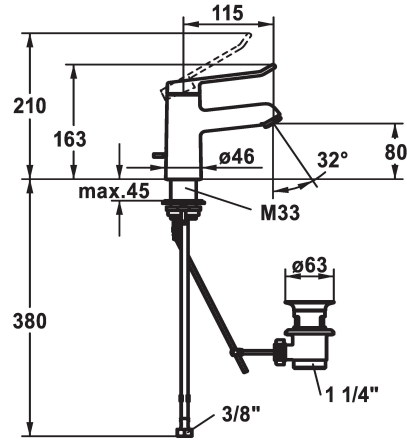

KWC VITA 2.0 Lever mixer - Basin

Modell-Linie: VITA 2.0 | 12.518.041.000FL
Umyvadlové armatury | Hydraulické armatury

KWC-No.

125212
chromeline, A 120, flexible connection hoses, with pop-up valve

125213
chromeline, A 120, flexible connection hoses, without pop-up valve

- * Lever mixer
- * EcoProtect - water-saving device
- * Fixed spout
- Neoperl® Perlator® laminar
- * KWC cartridge with safety device M 35 OP
- with ceramic discs
- flow rate and temperature continuously variable

- * Flexible connection hoses 3/8"
- * QuickInstallation - Fastening via threaded connection with locking screws
- * Mounting hole size ø35 mm
- * Scope of delivery:
- KWC pop-up valve Z.538.581.000

Technické údaje

5,8 l/min (3 bar)
mit_Ablaufgarnitur
Flexible_Anschlusschläuche
fixovaná
topbedient
chromeline
Standmontage
Hebelmischer
163
I
A115
A
80
mosaz