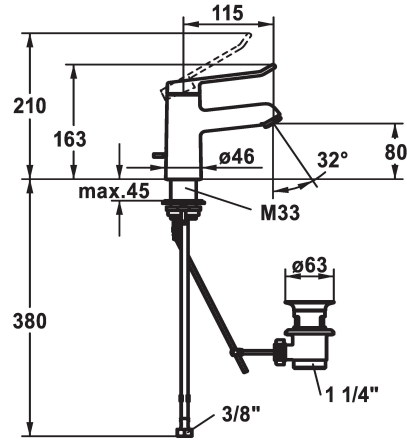

KWC VITA 2.0 Lever mixer - Basin

Modell-Linie: VITA 2.0 | 12.518.041.000FL
Taps | Manual taps

KWC-No.

125212
chromeline, A 120, flexible connection hoses, with pop-up valve

125213
chromeline, A 120, flexible connection hoses, without pop-up valve

- * Lever mixer
- * EcoProtect - water-saving device
- * Fixed spout
 - Neoperl® Perlator® laminar
- * KWC cartridge with safety device M 35 OP
 - with ceramic discs
 - flow rate and temperature continuously variable

- * Flexible connection hoses 3/8"
- * QuickInstallation - Fastening via threaded connection with locking screws
- * Mounting hole size ø35 mm
- * Scope of delivery:
 - KWC pop-up valve Z.538.581.000

Technical Data

Flow rate
pop-up assembly
Connection
Spout
Handling
Color code
Installation type
Faucet_typ
Dimension Height
Acoustic group
Projection A
Energy label
Dimension Water outlet
material

5,8 l/min (3 bar)
with pop-up valve
Flexible connection hoses
fixed
top lever
chromeline
Pillar installation
Lever mixer
163
I
A 115
A
80
Brass