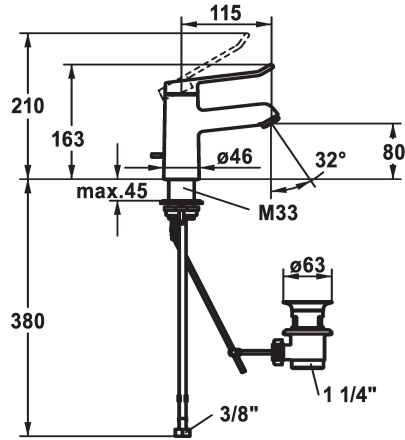

KWC VITA 2.0 Lever mixer - Basin

Modell-Linie: VITA 2.0 | 12.518.041.000FL
Hanat | Käsi­käyt­toiset hanat

KWC-No.

125212
chromeline, A 120, flexible connection hoses, with pop-up valve

125213
chromeline, A 120, flexible connection hoses, without pop-up valve

- * Lever mixer
- * EcoProtect - water-saving device
- * Fixed spout
- Neoperl® Perlator® laminar
- * KWC cartridge with safety device M 35 OP
- with ceramic discs
- flow rate and temperature continuously variable

- * Flexible connection hoses 3/8"
- * QuickInstallation - Fastening via threaded connection with locking screws
- * Mounting hole size $\varnothing 35$ mm
- * Scope of delivery:
- KWC pop-up valve Z.538.581.000

Tekniset tiedot

A_Spout_Spray
ATT-KWC-ABLAUFGARNITUR
Connection
Spout
Handling
ATT-KWC-FARBCODE
Installation_type
Faucet_typ
Measure_Height
G_Acoustic group
Projection_A
EnergyLabelCH
ATT-KWC-MASS-WASSERAUSTRITT
Materiaali
lviCode