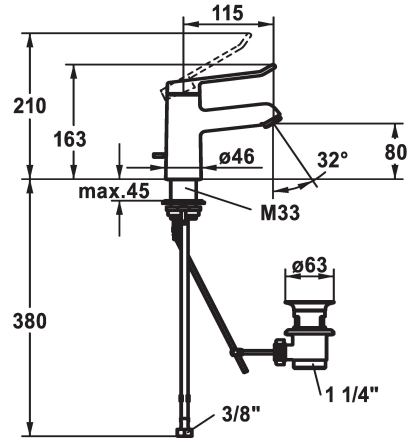

KWC VITA 2.0 Lever mixer - Basin

Modell-Linie: VITA 2.0 | 12.518.041.000FL
Armatura umywalkowa | Armatura jednouchwytowa

KWC-No.

125212
chromeline, A 120, flexible connection hoses, with pop-up valve

125213
chromeline, A 120, flexible connection hoses, without pop-up valve

- * Lever mixer
- * EcoProtect - water-saving device
- * Fixed spout
- Neoperl® Perlator® laminar
- * KWC cartridge with safety device M 35 OP
- with ceramic discs
- flow rate and temperature continuously variable

- * Flexible connection hoses $\frac{3}{8}$ "
- * QuickInstallation - Fastening via threaded connection with locking screws
- * Mounting hole size $\varnothing 35$ mm
- * Scope of delivery:
- KWC pop-up valve Z.538.581.000

Dane techniczne

A_Spout_Spray
ATT-KWC-ABLAUFGARNITUR
Connection
ATT-KWC-AUSLAUF
Handling
ATT-KWC-FARBCODE
Installation_type
Faucet_typ
Dimension Height
G_Acoustic group
Projection_A
EnergyLabelCH
ATT-KWC-MASS-WASSERAUSTRITT
Material