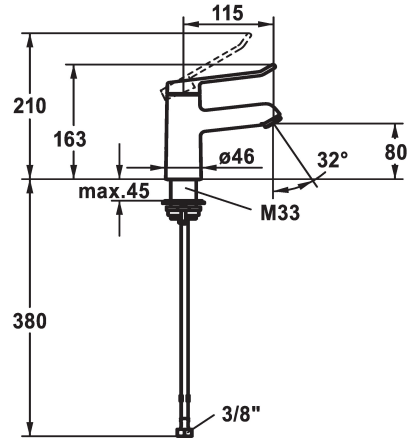

KWC VITA 2.0 Lever mixer - Basin

Modell-Linie: VITA 2.0 | 12.518.051.000FL
Umyvadlové armatury | Hydraulické armatury

KWC-No.

125212
chromeline, A 120, flexible connection hoses, with pop-up valve

125213
chromeline, A 120, flexible connection hoses, without pop-up valve

- * Lever mixer
- * EcoProtect - water-saving device
- * Fixed spout
- Neoperl® Perlator® laminar
- * KWC cartridge with safety device M 35 OP
- with ceramic discs

- flow rate and temperature continuously variable
- * Flexible connection hoses 3/8"
- * QuickInstallation - Fastening via threaded connection with locking screws
- * Mounting hole size ø35 mm

Technické údaje

A_Spout_Spray
ATT-KWC-ABLAUFGARNITUR
Connection
ATT-KWC-AUSLAUF
Handling
ATT-KWC-FARBCODE
Installation_type
Faucet_typ
Measure_Height
G_Acoustic group
Projection_A
EnergyLabelCH
ATT-KWC-MASS-WASSERAUSTRITT
Materiál

5,8 l/min (3 bar)
ohne_Ablaufgarnitur
Flexible_Anschlusschläuche
fixovaná
topbedient
chromeline
Standmontage
Hebelmischer
163
I
A115
A
80
mosaz