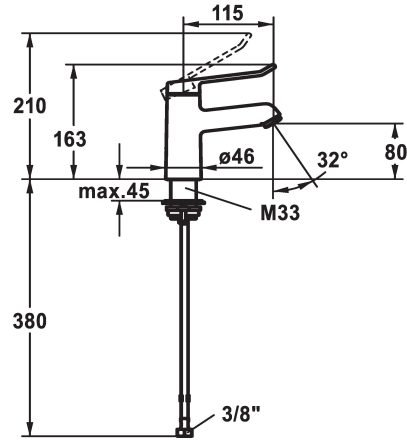

KWC VITA 2.0 Lever mixer - Basin

Modell-Linie: VITA 2.0 | 12.518.051.000FL
Taps | Manual taps

KWC-No.

125212

chromeline, A 120, flexible connection hoses, with pop-up valve

125213

chromeline, A 120, flexible connection hoses, without pop-up valve

- * Lever mixer
- * EcoProtect - water-saving device
- * Fixed spout
 - Neoperl® Perlator® laminar
- * KWC cartridge with safety device M 35 OP
- with ceramic discs

- flow rate and temperature continuously variable
- * Flexible connection hoses 3/8"
- * QuickInstallation - Fastening via threaded connection with locking screws
- * Mounting hole size ø35 mm

Technical Data

Flow rate	5,8 l/min (3 bar)
Pop-up_valve	without pop-up valve
Connection	Flexible connection hoses
Spout	fixed
Handling	top lever
Color code	chrome
Installation_type	Pillar installation
Faucet_typ	Lever mixer
Dimension Height	163
G_Acoustic group	I
Projection_A	A 115
Energy Label	A
Dimension Water outlet	80
material	Brass

Flow rate	5,8 l/min (3 bar)
Pop-up_valve	without pop-up valve
Connection	Flexible connection hoses
Spout	fixed
Handling	top lever
Color code	chrome
Installation_type	Pillar installation
Faucet_typ	Lever mixer
Dimension Height	163
G_Acoustic group	I
Projection_A	A 115
Energy Label	A
Dimension Water outlet	80
material	Brass