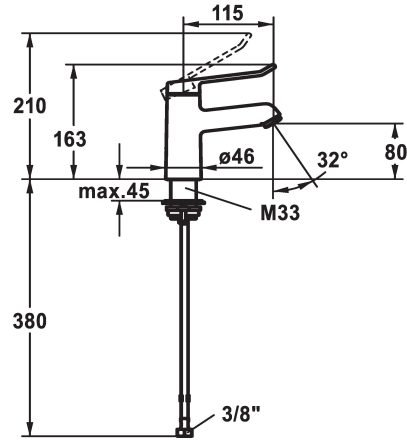

KWC VITA 2.0 Lever mixer - Basin

Modell-Linie: VITA 2.0 | 12.518.051.000FL
Taps | Manual taps

KWC-No.

125212
chromeline, A 120, flexible connection hoses, with pop-up valve

125213
chromeline, A 120, flexible connection hoses, without pop-up valve

- * Lever mixer
- * EcoProtect - water-saving device
- * Fixed spout
 - Neoperl® Perlator® laminar
- * KWC cartridge with safety device M 35 OP
- with ceramic discs

- flow rate and temperature continuously variable
- * Flexible connection hoses 3/8"
- * QuickInstallation - Fastening via threaded connection with locking screws
- * Mounting hole size ø35 mm

Technical Data

Flow rate
pop-up assembly
Connection
Spout
Handling
Color code
Installation type
Faucet_typ
Dimension Height
Acoustic group
Projection A
Energy label
Dimension Water outlet
material

5,8 l/min (3 bar)
without pop-up valve
Flexible connection hoses
fixed
top lever
chromeline
Pillar installation
Lever mixer
163
I
A 115
A
80
Brass