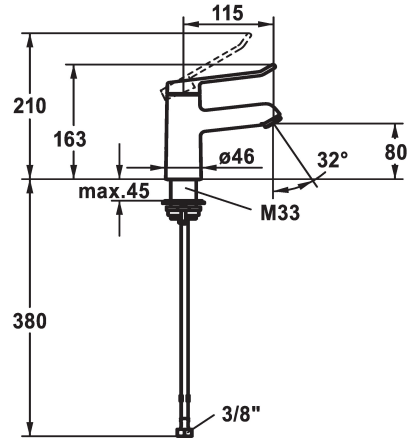

## KWC VITA 2.0 Lever mixer - Basin

Modell-Linie: VITA 2.0 | 12.518.051.000FL  
Hanat | Käsikäyttöiset hanat

### KWC-No.

**125212**  
chromeline, A 120, flexible connection hoses, with pop-up valve

**125213**  
chromeline, A 120, flexible connection hoses, without pop-up valve

- \* Lever mixer
- \* EcoProtect - water-saving device
- \* Fixed spout
- Neoperl® Perlator® laminar
- \* KWC cartridge with safety device M 35 OP
- with ceramic discs

- flow rate and temperature continuously variable
- \* Flexible connection hoses 3/8"
- \* QuickInstallation - Fastening via threaded connection with locking screws
- \* Mounting hole size ø35 mm

### Tekniset tiedot

A_Spout_Spray
ATT-KWC-ABLAUFGARNITUR
Connection
Spout
Handling
ATT-KWC-FARBCODE
Installation_type
Faucet_typ
Measure_Height
G_Acoustic group
Projection_A
EnergyLabelCH
ATT-KWC-MASS-WASSERAUSTRITT
Materiaali
IviCode