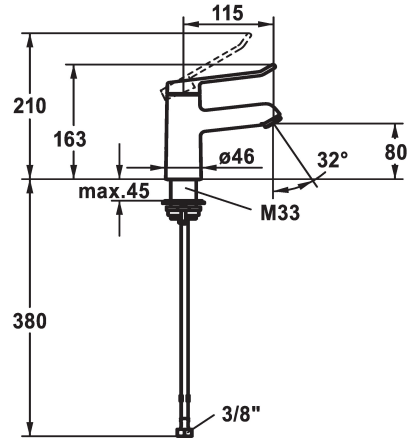

## KWC VITA 2.0 Lever mixer - Basin

Modell-Linie: VITA 2.0 | 12.518.051.000FL  
Armatura umywalkowa | Armatura jednouchwytowa

### KWC-No.

**125212**  
chromeline, A 120, flexible connection hoses, with pop-up valve

**125213**  
chromeline, A 120, flexible connection hoses, without pop-up valve

- \* Lever mixer
- \* EcoProtect - water-saving device
- \* Fixed spout
- Neoperl® Perlator® laminar
- \* KWC cartridge with safety device M 35 OP
- with ceramic discs

- flow rate and temperature continuously variable
- \* Flexible connection hoses 3/8"
- \* QuickInstallation - Fastening via threaded connection with locking screws
- \* Mounting hole size ø35 mm

### Dane techniczne

A_Spout_Spray
ATT-KWC-ABLAUFGARNITUR
Connection
ATT-KWC-AUSLAUF
Handling
ATT-KWC-FARBCODE
Installation_type
Faucet_typ
Dimension Height
G_Acoustic group
Projection_A
EnergyLabelCH
ATT-KWC-MASS-WASSERAUSTRITT
Material