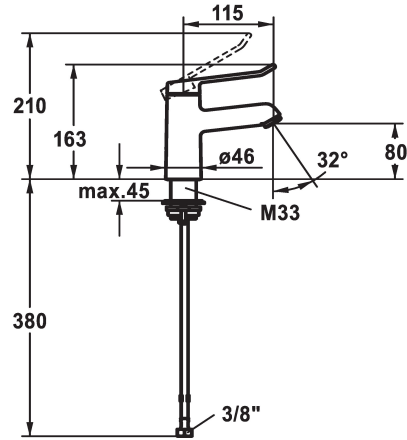

## KWC VITA 2.0 Lever mixer - Basin

Modell-Linie: VITA 2.0 | 12.518.051.000FL  
Kranar | Hydraulické armatúry

### KWC-No.

**125212**  
chromeline, A 120, flexible connection hoses, with pop-up valve

**125213**  
chromeline, A 120, flexible connection hoses, without pop-up valve

- \* Lever mixer
- \* EcoProtect - water-saving device
- \* Fixed spout
- Neoperl® Perlator® laminar
- \* KWC cartridge with safety device M 35 OP
- with ceramic discs

- flow rate and temperature continuously variable
- \* Flexible connection hoses 3/8"
- \* QuickInstallation - Fastening via threaded connection with locking screws
- \* Mounting hole size ø35 mm

### Technical Data

A_Spout_Spray
ATT-KWC-ABLAUFGARNITUR
Connection
ATT-KWC-AUSLAUF
Handling
ATT-KWC-FARBCODE
Installation_type
Faucet_typ
Measure_Height
G_Acoustic group
Projection_A
EnergyLabelCH
ATT-KWC-MASS-WASSERAUSTRITT
Material