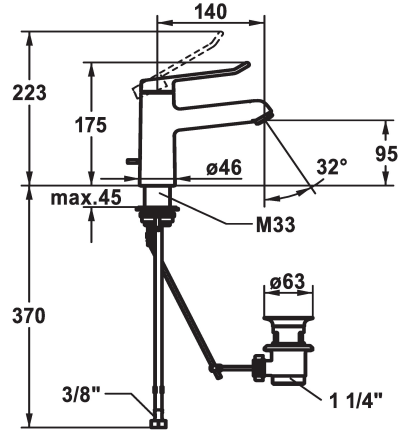

KWC VITA 2.0 Lever mixer - Basin

Modell-Linie: VITA 2.0 | 12.518.042.000FL
Umyvadlové armatury | Hydraulické armatury

KWC-No.

125214
chromeline, A 140, flexible connection hoses, with pop-up valve

125215
chromeline, A 140, flexible connection hoses, without pop-up valve

- * Lever mixer
- * EcoProtect - water-saving device
- * Fixed spout
- Neoperl® Perlator® laminar
- * KWC cartridge with safety device M 35 OP
- with ceramic discs
- flow rate and temperature continuously variable

- * Flexible connection hoses 3/8"
- * QuickInstallation - Fastening via threaded connection with locking screws
- * Mounting hole size ø35 mm
- * Scope of delivery:
- KWC pop-up valve Z.538.581.000

Technické údaje

5,8 l/min (3 bar)
mit_Ablaufgarnitur
Flexible_Anschlusschläuche
fixovaná
topbedient
chromeline
Standmontage
Hebelmischer
175
I
A140
A
95
mosaz