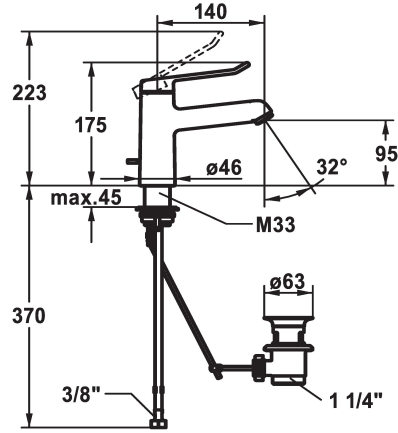

KWC VITA 2.0 Lever mixer - Basin

Modell-Linie: VITA 2.0 | 12.518.042.000FL
Taps | Manual taps

KWC-No.

125214

chromeline, A 140, flexible connection hoses, with pop-up valve

125215

chromeline, A 140, flexible connection hoses, without pop-up valve

- * Lever mixer
- * EcoProtect - water-saving device
- * Fixed spout
 - Neoperl® Perlator® laminar
- * KWC cartridge with safety device M 35 OP
 - with ceramic discs
 - flow rate and temperature continuously variable

- * Flexible connection hoses 3/8"
- * QuickInstallation - Fastening via threaded connection with locking screws
- * Mounting hole size ø35 mm
- * Scope of delivery:
 - KWC pop-up valve Z.538.581.000

Technical Data

Flow rate
Pop-up_valve
Connection
Spout
Handling
Color code
Installation_type
Faucet_typ
Dimension Height
G_Acoustic group
Projection_A
Energy Label
Dimension Water outlet
material

5,8 l/min (3 bar)
with pop-up valve
Flexible connection hoses
fixed
top lever
chrome
Pillar installation
Lever mixer
175
I
A 140
A
95
Brass