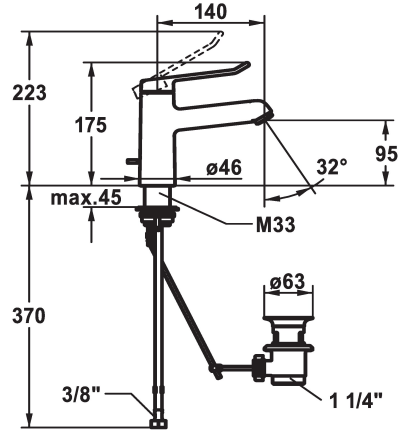

KWC VITA 2.0 Lever mixer - Basin

Modell-Linie: VITA 2.0 | 12.518.042.000FL
Taps | Manual taps

KWC-No.

125214
chromeline, A 140, flexible connection hoses, with pop-up valve

125215
chromeline, A 140, flexible connection hoses, without pop-up valve

- * Lever mixer
- * EcoProtect - water-saving device
- * Fixed spout
 - Neoperl® Perlator® laminar
- * KWC cartridge with safety device M 35 OP
 - with ceramic discs
 - flow rate and temperature continuously variable

- * Flexible connection hoses 3/8"
- * QuickInstallation - Fastening via threaded connection with locking screws
- * Mounting hole size ø35 mm
- * Scope of delivery:
 - KWC pop-up valve Z.538.581.000

Technical Data

Flow rate
pop-up valve
Connection
Spout
Handling
Color code
Installation type
Faucet_typ
Measure Height
Acoustic group
Projection A
Energy label
Dimension Water outlet
material

5,8 l/min (3 bar)
with pop-up valve
Flexible connection hoses
fixed
top lever
chromeline
Pillar installation
Lever mixer
175
I
A 140
A
95
Brass