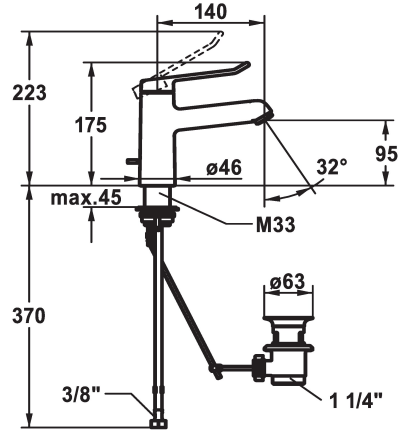

KWC VITA 2.0 Lever mixer - Basin

Modell-Linie: VITA 2.0 | 12.518.042.000FL
Kranar | Hydraulické armatúry

KWC-No.

125214
chromeline, A 140, flexible connection hoses, with pop-up valve

125215
chromeline, A 140, flexible connection hoses, without pop-up valve

- * Lever mixer
- * EcoProtect - water-saving device
- * Fixed spout
 - Neoperl® Perlator® laminar
- * KWC cartridge with safety device M 35 OP
 - with ceramic discs
 - flow rate and temperature continuously variable

- * Flexible connection hoses 3/8"
- * QuickInstallation - Fastening via threaded connection with locking screws
- * Mounting hole size ø35 mm
- * Scope of delivery:
 - KWC pop-up valve Z.538.581.000

Technical Data

5,8 l/min (3 bar)
mit_Ablaufgarnitur
Flexible_Anschlusschläuche
fest
topbedient
chromeline
Standmontage
Hebelmischer
175
I
A140
A
95
Mässing