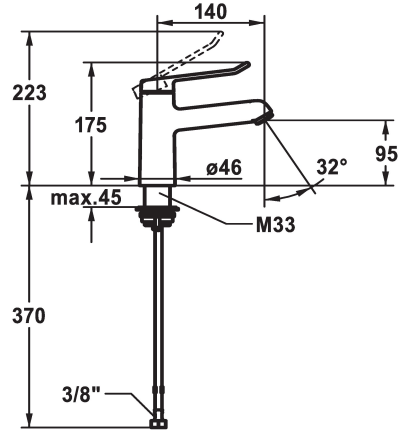

KWC VITA 2.0 Lever mixer - Basin

Modell-Linie: VITA 2.0 | 12.518.052.000FL
Hanat | Käsikäyttöiset hanat

KWC-No.

125214
chromeline, A 140, flexible connection hoses, with pop-up valve

125215
chromeline, A 140, flexible connection hoses, without pop-up valve

- * Lever mixer
- * EcoProtect - water-saving device
- * Fixed spout
- Neoperl® Perlator® laminar
- * KWC cartridge with safety device M 35 OP
- with ceramic discs

- flow rate and temperature continuously variable
- * Flexible connection hoses 3/8"
- * QuickInstallation - Fastening via threaded connection with locking screws
- * Mounting hole size ø35 mm

Tekniset tiedot

A_Spout_Spray
ATT-KWC-ABLAUFGARNITUR
Connection
Spout
Handling
ATT-KWC-FARBCODE
Installation_type
Faucet_typ
Measure_Height
G_Acoustic group
Projection_A
EnergyLabelCH
ATT-KWC-MASS-WASSERAUSTRITT
lviCode

5,8 l/min (3 bar)
2
Flexible_Anschlusschläuche
Kiinnitetty
yes
chromeline
Standmontage
01
175
yes
A140
A
95
0