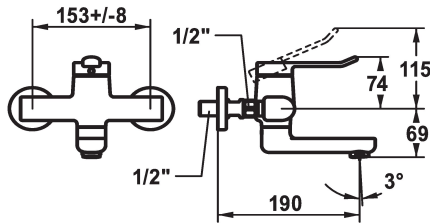

### KWC-No.

**125218**  
chromeline, AD 153 +/- 8 mm, A 175

**125219**  
chromeline, AD 153 +/- 8 mm, A 225

- \* Lever mixer
- \* EcoProtect - water-saving device
- \* Swivel spout 90°
- adjustable with screw
- Neoperl® Perlator® laminar
- \* OptimalSpace - ample space for washing or working

### Projection\_A

A190

A240

- \* KWC cartridge with safety device M 35 OP
- with ceramic discs
- flow rate and temperature continuously variable
- \* Wall connections 1/2" x 1/2", without shut-off valve L 40 eccentric 4 mm

### Technické údaje

A\_Spout\_Spray

5,8 l/min (3 bar)

ATT-KWC-AUSLAUF

schwenkbar

Handling

topbedient

ATT-KWC-FARBCODE

A190

EnergyLabelCH

A

Connection measure

153+/-8

Materiál

mosaz