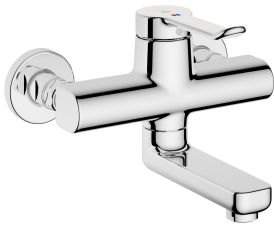

## KWC VITA 2.0 Lever mixer - Basin

Modell-Linie: VITA 2.0 | 11.512.102.000  
Umyvadlové armatury | Hydraulické armatury

### KWC-No.

**125218**  
chromeline, AD 153 +/- 8 mm, A 175

**125219**  
chromeline, AD 153 +/- 8 mm, A 225

- \* Lever mixer
- \* EcoProtect - water-saving device
- \* Swivel spout 90°
- adjustable with screw
- Neoperl® Perlator® laminar
- \* OptimalSpace - ample space for washing or working

### Projection\_A

A190

A240

- \* KWC cartridge with safety device M 35 OP
- with ceramic discs
- flow rate and temperature continuously variable
- \* Wall connections 1/2" x 1/2", without shut-off valve L 40 eccentric 4 mm

### Technické údaje

A\_Spout\_Spray

5,8 l/min (3 bar)

ATT-KWC-AUSLAUF

schwenkbar

Handling

topbedient

ATT-KWC-FARBCODE