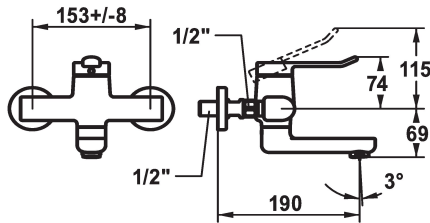

KWC VITA 2.0 Lever mixer - Basin

Modell-Linie: VITA 2.0 | 11.512.102.000
Taps | Manual taps

KWC-No.

125218
chromeline, AD 153 +/- 8 mm, A 175

125219
chromeline, AD 153 +/- 8 mm, A 225

- * Lever mixer
- * EcoProtect - water-saving device
- * Swivel spout 90°
- adjustable with screw
- Neoperl® Perlator® laminar
- * OptimalSpace - ample space for washing or working

Projection_A

A 190

A 240

- * KWC cartridge with safety device M 35 OP
- with ceramic discs
- flow rate and temperature continuously variable
- * Wall connections 1/2" x 1/2", without shut-off valve L 40 eccentric 4 mm

Technical Data

Flow rate
Spout
Handling
Color code
Installation_type
Faucet_typ
G_Acoustic group
Projection_A
Energy Label
Connection measure
material

5,8 l/min (3 bar)
swivel
top lever
chrome
Wall mounted
Lever mixer
I
A 190
A
153+/-8
Brass