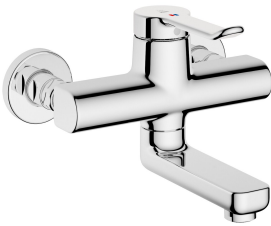

KWC VITA 2.0 Lever mixer - Basin

Modell-Linie: VITA 2.0 | 11.512.102.000
Taps | Manual taps

KWC-No.

125218
chromeline, AD 153 +/- 8 mm, A 175

125219
chromeline, AD 153 +/- 8 mm, A 225

- * Lever mixer
- * EcoProtect - water-saving device
- * Swivel spout 90°
- adjustable with screw
- Neoperl® Perlator® laminar
- * OptimalSpace - ample space for washing or working

Projection_A

A 190

A 240

- * KWC cartridge with safety device M 35 OP
- with ceramic discs
- flow rate and temperature continuously variable
- * Wall connections 1/2" x 1/2", without shut-off valve L 40 eccentric 4 mm

Technical Data

Flow rate
Spout
Handling
Color code
Installation_type
Faucet_typ
G_Acoustic group
Projection_A
Energy Label
Connection measure
material

5,8 l/min (3 bar)
swivel
top lever
chrome
Wall mounted
Lever mixer
I
A 190
A
153+/-8
Brass