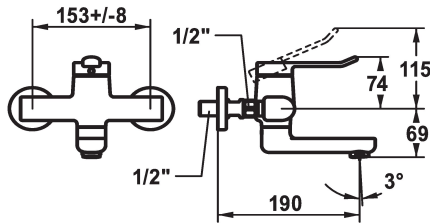

KWC VITA 2.0 Lever mixer - Basin

Modell-Linie: VITA 2.0 | 11.512.102.000
Taps | Manual taps

KWC-No.

125218
chromeline, AD 153 +/- 8 mm, A 175

125219
chromeline, AD 153 +/- 8 mm, A 225

- * Lever mixer
- * EcoProtect - water-saving device
- * Swivel spout 90°
- adjustable with screw
- Neoperl® Perlator® laminar
- * OptimalSpace - ample space for washing or working

Projection A

A 190

A 240

- * KWC cartridge with safety device M 35 OP
- with ceramic discs
- flow rate and temperature continuously variable
- * Wall connections 1/2" x 1/2", without shut-off valve L 40 eccentric 4 mm

Technical Data

Flow rate
Spout
Handling
Color code
Installation type
Faucet_typ
Acoustic group
Projection A
Energy label
Connection measure
material

5,8 l/min (3 bar)
swivel
top lever
chromeline
Wall mounted
Lever mixer
I
A 190
A
153+/-8
Brass