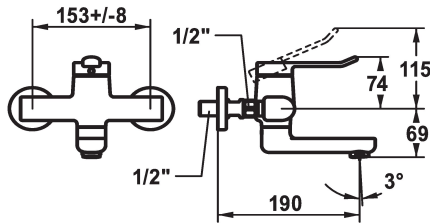

KWC VITA 2.0 Lever mixer - Basin

Modell-Linie: VITA 2.0 | 11.512.102.000
Armatura umywalkowa | Armatura jednouchwytowa

KWC-No.

125218
chromeline, AD 153 +/- 8 mm, A 175

125219
chromeline, AD 153 +/- 8 mm, A 225

- * Lever mixer
- * EcoProtect - water-saving device
- * Swivel spout 90°
- adjustable with screw
- Neoperl® Perlator® laminar
- * OptimalSpace - ample space for washing or working

Projection_A

A190

A240

- * KWC cartridge with safety device M 35 OP
- with ceramic discs
- flow rate and temperature continuously variable
- * Wall connections 1/2" x 1/2", without shut-off valve L 40 eccentric 4 mm

Dane techniczne

A_Spout_Spray

5,8 l/min (3 bar)

ATT-KWC-AUSLAUF

schwenkbar

Handling

topbedient

ATT-KWC-FARBCODE

chromeline