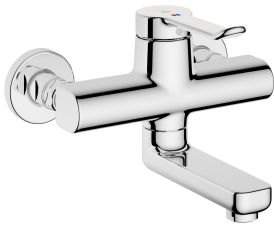

KWC VITA 2.0 Lever mixer - Basin

Modell-Linie: VITA 2.0 | 11.512.102.000
Armatura umywalkowa | Armatura jednouchwytowa

KWC-No.

125218
chromeline, AD 153 +/- 8 mm, A 175

125219
chromeline, AD 153 +/- 8 mm, A 225

- * Lever mixer
- * EcoProtect - water-saving device
- * Swivel spout 90°
- adjustable with screw
- Neoperl® Perlator® laminar
- * OptimalSpace - ample space for washing or working

Projection_A

A190

A240

- * KWC cartridge with safety device M 35 OP
- with ceramic discs
- flow rate and temperature continuously variable
- * Wall connections 1/2" x 1/2", without shut-off valve L 40 eccentric 4 mm

Dane techniczne

A_Spout_Spray

5,8 l/min (3 bar)

ATT-KWC-AUSLAUF

schwenkbar

Handling

topbedient

ATT-KWC-FARBCODE

chromeline