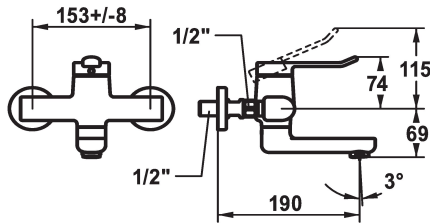

## KWC VITA 2.0 Lever mixer - Basin

Modell-Linie: VITA 2.0 | 11.512.102.000  
Kranar | Hydraulické armatúry

### KWC-No.

**125218**  
chromeline, AD 153 +/- 8 mm, A 175

**125219**  
chromeline, AD 153 +/- 8 mm, A 225

- \* Lever mixer
- \* EcoProtect - water-saving device
- \* Swivel spout 90°
- adjustable with screw
- Neoperl® Perlator® laminar
- \* OptimalSpace - ample space for washing or working

### Projection\_A

A190

A240

- \* KWC cartridge with safety device M 35 OP
- with ceramic discs
- flow rate and temperature continuously variable
- \* Wall connections 1/2" x 1/2", without shut-off valve L 40 eccentric 4 mm

### Technical Data

A_Spout_Spray	5,8 l/min (3 bar)
ATT-KWC-AUSLAUF	schwenkbar
Handling	topbedient
ATT-KWC-FARBCODE	chromeline
Installation_type	Väggmontering
Faucet_typ	Hebelmischer
G_Acoustic group	I
Projection_A	A190
EnergyLabelCH	A
Connection measure	153+/-8
Material	Mässing