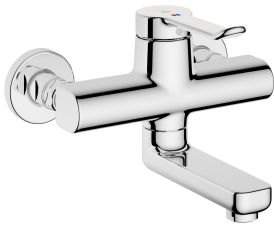

## KWC VITA 2.0 Lever mixer - Basin

Modell-Linie: VITA 2.0 | 11.512.102.000  
Kranar | Hydraulické armatúry

### KWC-No.

**125218**  
chromeline, AD 153 +/- 8 mm, A 175

**125219**  
chromeline, AD 153 +/- 8 mm, A 225

- \* Lever mixer
- \* EcoProtect - water-saving device
- \* Swivel spout 90°
- adjustable with screw
- Neoperl® Perlator® laminar
- \* OptimalSpace - ample space for washing or working

### Projection\_A

A190

A240

- \* KWC cartridge with safety device M 35 OP
- with ceramic discs
- flow rate and temperature continuously variable
- \* Wall connections 1/2" x 1/2", without shut-off valve L 40 eccentric 4 mm

### Technical Data

A_Spout_Spray	5,8 l/min (3 bar)
ATT-KWC-AUSLAUF	schwenkbar
Handling	topbedient
ATT-KWC-FARBCODE	chromeline
Installation_type	Väggmontering
Faucet_typ	Hebelmischer
G_Acoustic group	I
Projection_A	A190
EnergyLabelCH	A
Connection measure	153+/-8
Material	Mässing