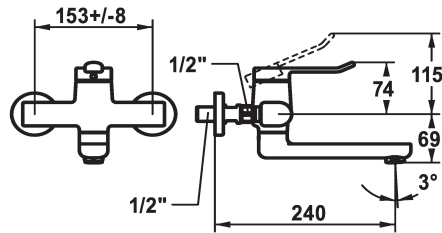

### KWC-No.

**125218**  
chromeline, AD 153 +/- 8 mm, A 175

**125219**  
chromeline, AD 153 +/- 8 mm, A 225

- \* Lever mixer
- \* EcoProtect - water-saving device
- \* Swivel spout 90°
- adjustable with screw
- Neoperl® Perlator® laminar
- \* OptimalSpace - ample space for washing or working

### Projection\_A

A190

A240

- \* KWC cartridge with safety device M 35 OP
- with ceramic discs
- flow rate and temperature continuously variable
- \* Wall connections 1/2" x 1/2", without shut-off valve L 40 eccentric 4 mm

### Technické údaje

A\_Spout\_Spray

5,8 l/min (3 bar)

ATT-KWC-AUSLAUF

schwenkbar

Handling

topbedient

ATT-KWC-FARBCODE

A240

EnergyLabelCH

A

Connection measure

153+/-8

Materiál

mosaz