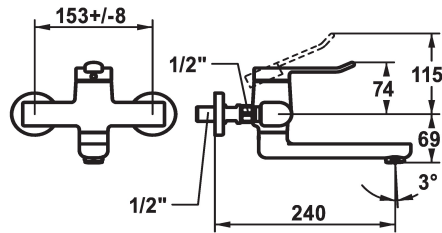

KWC VITA 2.0 Lever mixer - Basin

Modell-Linie: VITA 2.0 | 11.512.103.000
Taps | Manual taps

KWC-No.

125218
chromeline, AD 153 +/- 8 mm, A 175

125219
chromeline, AD 153 +/- 8 mm, A 225

- * Lever mixer
- * EcoProtect - water-saving device
- * Swivel spout 90°
- adjustable with screw
- Neoperl® Perlator® laminar
- * OptimalSpace - ample space for washing or working

Projection A

A 190

A 240

- * KWC cartridge with safety device M 35 OP
- with ceramic discs
- flow rate and temperature continuously variable
- * Wall connections 1/2" x 1/2", without shut-off valve L 40 eccentric 4 mm

Technical Data

Flow rate
Spout
Handling
Color code
Installation type
Faucet_typ
Acoustic group
Projection A
Energy label
Connection measure
material

5,8 l/min (3 bar)
swivel
top lever
chromeline
Wall mounted
Lever mixer
I
A 240
A
153+/-8
Brass