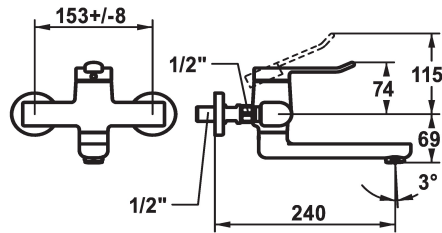

KWC VITA 2.0 Lever mixer - Basin

Modell-Linie: VITA 2.0 | 11.512.103.000
Hanat | Käsikäyttöiset hanat

KWC-No.

125218
chromeline, AD 153 +/- 8 mm, A 175

125219
chromeline, AD 153 +/- 8 mm, A 225

- * Lever mixer
- * EcoProtect - water-saving device
- * Swivel spout 90°
- adjustable with screw
- Neoperl® Perlator® laminar
- * OptimalSpace - ample space for washing or working

Projection_A

A190

A240

- * KWC cartridge with safety device M 35 OP
- with ceramic discs
- flow rate and temperature continuously variable
- * Wall connections 1/2" x 1/2", without shut-off valve L 40 eccentric 4 mm

Projection_A

EnergyLabelCH

Connection measure

Materiaali

IviCode

5,8 l/min (3 bar)

schwenkbar

topbedient