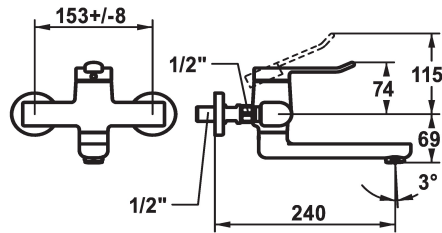

## KWC VITA 2.0 Lever mixer - Basin

Modell-Linie: VITA 2.0 | 11.512.103.000  
Armatura umywalkowa | Armatura jednouchwytywa

### KWC-No.

**125218**  
chromeline, AD 153 +/- 8 mm, A 175

**125219**  
chromeline, AD 153 +/- 8 mm, A 225

- \* Lever mixer
- \* EcoProtect - water-saving device
- \* Swivel spout 90°
- adjustable with screw
- Neoperl® Perlator® laminar
- \* OptimalSpace - ample space for washing or working

### Projection\_A

A190

A240

- \* KWC cartridge with safety device M 35 OP
- with ceramic discs
- flow rate and temperature continuously variable
- \* Wall connections 1/2" x 1/2", without shut-off valve L 40 eccentric 4 mm

### Dane techniczne

A\_Spout\_Spray

5,8 l/min (3 bar)

ATT-KWC-AUSLAUF

schwenkbar

Handling

topbedient

ATT-KWC-FARBCODE