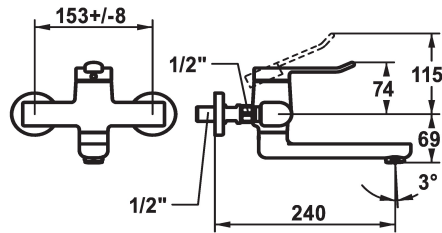

KWC VITA 2.0 Lever mixer - Basin

Modell-Linie: VITA 2.0 | 11.512.103.000
Kranar | Hydraulické armatúry

KWC-No.

125218
chromeline, AD 153 +/- 8 mm, A 175

125219
chromeline, AD 153 +/- 8 mm, A 225

- * Lever mixer
- * EcoProtect - water-saving device
- * Swivel spout 90°
- adjustable with screw
- Neoperl® Perlator® laminar
- * OptimalSpace - ample space for washing or working

Projection_A

A190

A240

- * KWC cartridge with safety device M 35 OP
- with ceramic discs
- flow rate and temperature continuously variable
- * Wall connections 1/2" x 1/2", without shut-off valve L 40 eccentric 4 mm

Technical Data

A_Spout_Spray

5,8 l/min (3 bar)

ATT-KWC-AUSLAUF

schwenkbar

Handling

topbedient

ATT-KWC-FARBCODE

A240

EnergyLabelCH

A

Connection measure

153+/-8

Material

Mässing