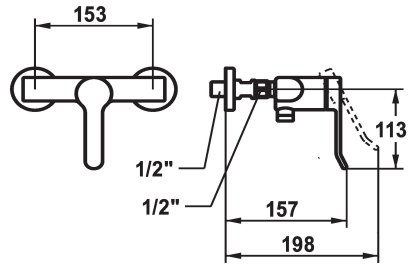

KWC VITA 2.0 Lever mixer - Shower

Modell-Linie: VITA 2.0 | 21.512.310.000
Sprchové armatury | Hydraulické sprchy

KWC-No.

125220

chromeline, AD 153, without hand shower and hose

- * Lever mixer
- * Intrinsicly safe against backflow
- * KWC cartridge with safety device M 35 OP

- with ceramic discs
- flow rate and temperature continuously variable
- * Wall connections 1/2" x 1/2", with shut-off valve L 40

Technické údaje

ATT-KWC-A-BRAUSENABGANG

12.6 l/min (3 bar)

ATT-KWC-BRAUSEGARNITUR

2

EnergyLabelCH

C

Connection measure

153