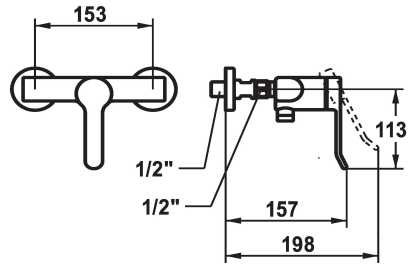

KWC VITA 2.0 Lever mixer - Shower

Modell-Linie: VITA 2.0 | 21.512.310.000
Showers | Manual shower

KWC-No.

125220

chromeline, AD 153, without hand shower and hose

- * Lever mixer
- * Inherently safe against backflow
- * KWC cartridge with safety device M 35 OP

- with ceramic discs
- flow rate and temperature continuously variable
- * Wall connections 1/2" x 1/2", with shut-off valve L 40

Technical Data

Spray outlet: Flow rate	12.6 l/min (3 bar)
Shower_set	without shower head, hose
Color code	chrome
Installation_type	Wall mounted
Faucet_typ	Faucet
Acoustic group	Mains receiver1
Energy Label	C
Connection measure	153