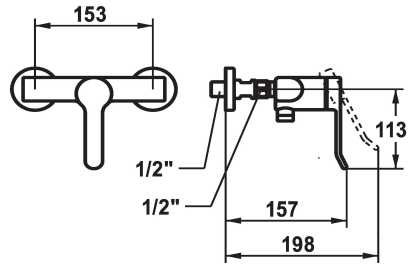

KWC VITA 2.0 Lever mixer - Shower

Modell-Linie: VITA 2.0 | 21.512.310.000
Showers | Manual shower

KWC-No.

125220

chromeline, AD 153, without hand shower and hose

- * Lever mixer
- * Inherently safe against backflow
- * KWC cartridge with safety device M 35 OP

- with ceramic discs
- flow rate and temperature continuously variable
- * Wall connections 1/2" x 1/2", with shut-off valve L 40

Technical Data

Spray outlet: Flow rate	12.6 l/min (3 bar)
Showerset	without shower head, hose
Color code	chromeline
Installation type	Wall mounted
Faucet_typ	Faucet
Acoustic group	2
Energy label	C
Connection measure	153