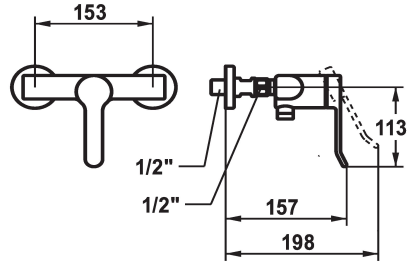

## KWC VITA 2.0 Lever mixer - Shower

Modell-Linie: VITA 2.0 | 21.512.310.000

Armatura natryskowa | Armatura z zaworami obsługiwanymi ręcznie

### KWC-No.

**125220**

chromeline, AD 153, without hand shower and hose

- \* Lever mixer
- \* Intrinsicly safe against backflow
- \* KWC cartridge with safety device M 35 OP

- with ceramic discs
- flow rate and temperature continuously variable
- \* Wall connections 1/2" x 1/2", with shut-off valve L 40

### Dane techniczne

ATT-KWC-A_BRAUSENABGANG	12.6 l/min (3 bar)
ATT-KWC-BRAUSEGARNITUR	ohne_Brause_Schlauch
ATT-KWC-FARBCODE	chromeline
Installation_type	Montaż naścienny
Faucet_typ	01
G_Acoustic group	2
EnergyLabelCH	C
Connection measure	153