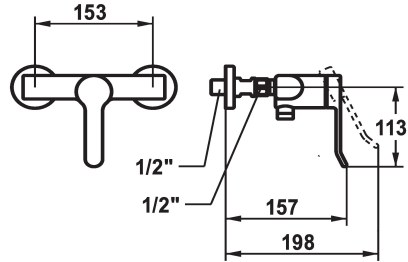

## KWC VITA 2.0 Lever mixer - Shower

Modell-Linie: VITA 2.0 | 21.512.310.000  
Duschar | Hydraulické sprchy

### KWC-No.

**125220**

chromeline, AD 153, without hand shower and hose

- \* Lever mixer
- \* Inherently safe against backflow
- \* KWC cartridge with safety device M 35 OP

- with ceramic discs
- flow rate and temperature continuously variable
- \* Wall connections 1/2" x 1/2", with shut-off valve L 40

### Technical Data

ATT-KWC-A-BRAUSENABGANG

12.6 l/min (3 bar)

ATT-KWC-BRAUSEGARNITUR

ohne\_Brause\_Schlauch

ATT-KWC-FARBCODE

chromeline

Installation\_type