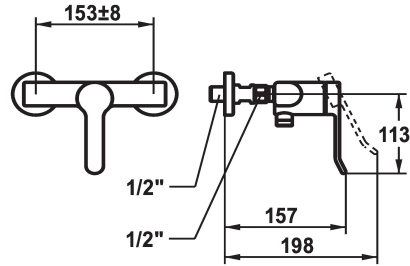

KWC VITA 2.0 Lever mixer - Shower

Modell-Linie: VITA 2.0 | 21.512.330.000
Showers | Manual shower

KWC-No.

125221

chromeline, AD 153 +/- 8 mm, without hand shower and hose

- * Lever mixer
- * Inherently safe against backflow
- * KWC cartridge with safety device M 35 OP
- with ceramic discs

- flow rate and temperature continuously variable
- * Wall connections 1/2" x 3/4", without shut-off valve L 40 eccentric 4 mm

Technical Data

Spray outlet: Flow rate	12.6 l/min (3 bar)
Showerset	without shower head, hose
Color code	chromeline
Installation type	Wall mounted
Faucet_typ	Lever mixer
Spray outlet: Acoustic group	II
Energy label	C
Connection measure	153+/-8
material	Brass