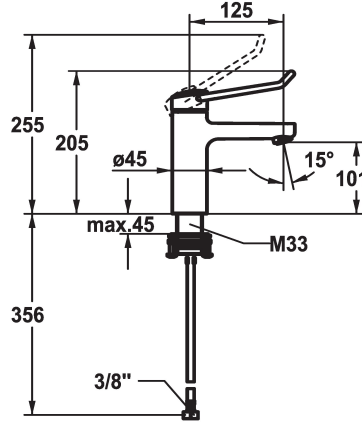

## KWC VITA PRO 2.0 Lever mixer - Basin

Modell-Linie: VITA PRO 2.0 | 12.528.051.000FL  
Umyvadlové armatury | Hydraulické armatury

### KWC-No.

**125224**  
chromeline, A 125, flexible connection hoses, with pop-up valve

**125225**  
chromeline, A 125, flexible connection hoses, without pop-up valve

- \* Lever mixer
- \* Operation designed for a secure grip, as well as safe and easy handling
- \* Ergonomic and robust operating lever, made of polyamide
  - to adjust the handling even better to suit personal requirements, the offset lever can be installed so that it is twisted into the cap (standard: see illustration)
- \* EcoProtect - water-saving device
- \* Fixed spout
- Neoperl® Perlator® laminar

Faucet\_typ

Measure\_Height

G\_Acoustic group

Projection\_A

EnergyLabelCH

ATT-KWC-MASS-WASSERAUSTRITT

Material

### ATT-KWC- ABLAUFGARNITUR

mit\_Ablaufgarnitur

ohne\_Ablaufgarnitur

- \* KWC cartridge with safety device M 35 OP
  - with ceramic discs
  - flow rate and temperature continuously variable
  - temperature limitation
  - Reinforced stopper for output volume and temperature (standard setting)
- \* Flexible connection hoses 3/8"
- \* QuickInstallation - Fastening via threaded connection with locking screws
- \* Mounting hole size ø35 mm