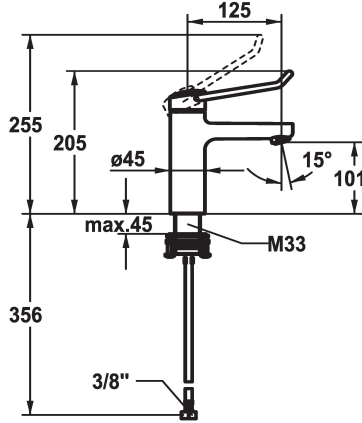

## KWC VITA PRO 2.0 Lever mixer - Basin

Modell-Linie: VITA PRO 2.0 | 12.528.051.000FL  
Taps | Manual taps

### KWC-No.

**125224**  
chromeline, A 125, flexible connection hoses, with pop-up valve

**125225**  
chromeline, A 125, flexible connection hoses, without pop-up valve

- \* Lever mixer
- \* Operation designed for a secure grip, as well as safe and easy handling
- \* Ergonomic and robust operating lever, made of polyamide
- to adjust the handling even better to suit personal requirements, the offset lever can be installed so that it is twisted into the cap (standard: see illustration)
- \* EcoProtect - water-saving device
- \* Fixed spout
- Neoperl® Perlator® laminar

### Pop-up\_valve

with pop-up valve

without pop-up valve

- \* KWC cartridge with safety device M 35 OP
- with ceramic discs
- flow rate and temperature continuously variable
- temperature limitation
- Reinforced stopper for output volume and temperature (standard setting)
- \* Flexible connection hoses 3/8"
- \* QuickInstallation - Fastening via threaded connection with locking screws
- \* Mounting hole size  $\varnothing 35$  mm

### Technical Data

Flow rate
Pop-up_valve
Connection
Spout
Handling
Color code
Installation_type
Faucet_typ
Dimension Height
G_Acoustic group
Projection_A
Energy Label
Dimension Water outlet
material

5,8 l/min (3 bar)
without pop-up valve
Flexible connection hoses
fixed
top lever
chrome
Pillar installation
Lever mixer
205
I
A 125
A
101
Brass