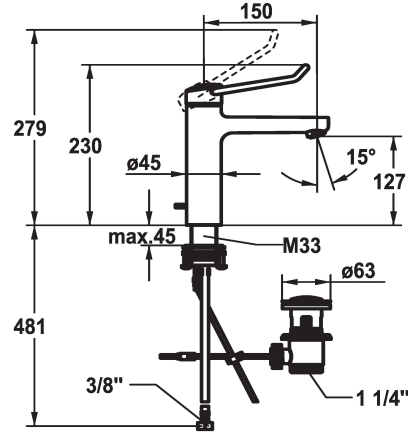

KWC VITA PRO 2.0 Lever mixer - Basin

Modell-Linie: VITA PRO 2.0 | 12.528.042.000FL
Umyvadlové armatury | Hydraulické armatury

KWC-No.

125226
chromeline, A 150, flexible connection hoses, with pop-up valve

125227
chromeline, A 150, flexible connection hoses, without pop-up valve

- * Lever mixer
- * Operation designed for a secure grip, as well as safe and easy handling
- * Ergonomic and robust operating lever, made of polyamide
 - to adjust the handling even better to suit personal requirements, the offset lever can be installed so that it is twisted into the cap (standard: see illustration)
- * EcoProtect - water-saving device
- * Fixed spout
 - Neoperl® Perlator® laminar
- * KWC cartridge M 35 OP

ATT-KWC- ABLAUFGARNITUR

mit_Ablaufgarnitur

ohne_Ablaufgarnitur

- with ceramic discs
- flow rate and temperature continuously variable
- temperature limitation
- Reinforced stopper for output volume and temperature (standard setting)
- * Flexible connection hoses 3/8"
- * QuickInstallation - Fastening via threaded connection with locking screws
- * Mounting hole size ø35 mm
- * Scope of delivery:
 - KWC pop-up valve Z.538.581.000

5,8 l/min (3 bar)
mit_Ablaufgarnitur
Flexible_Anschlusschläuche
fixovaná
topbedient
chromeline
Standmontage
Hebelmischer
230
I
A150
A
127
mosaz