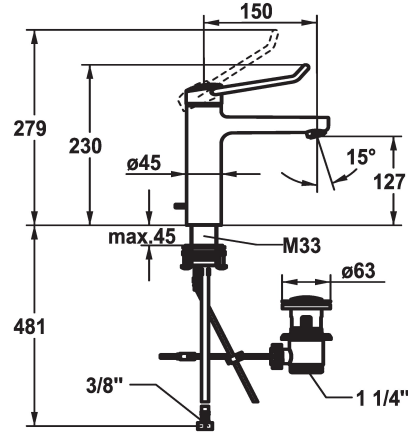

KWC VITA PRO 2.0

Lever mixer - Basin

Modell-Linie: VITA PRO 2.0 | 12.528.042.000FL

Taps | Manual taps

KWC-No.

125226
chromeline, A 150, flexible connection hoses, with pop-up valve

125227
chromeline, A 150, flexible connection hoses, without pop-up valve

- * Lever mixer
- * Operation designed for a secure grip, as well as safe and easy handling
- * Ergonomic and robust operating lever, made of polyamide
 - to adjust the handling even better to suit personal requirements, the offset lever can be installed so that it is twisted into the cap (standard: see illustration)
- * EcoProtect - water-saving device
- * Fixed spout
 - Neoperl® Perlator® laminar
- * KWC cartridge M 35 OP

Pop-up_valve

with pop-up valve

without pop-up valve

- with ceramic discs
- flow rate and temperature continuously variable
- temperature limitation
- Reinforced stopper for output volume and temperature (standard setting)
- * Flexible connection hoses 3/8"
- * QuickInstallation - Fastening via threaded connection with locking screws
- * Mounting hole size 63 mm
- * Scope of delivery:
 - KWC pop-up valve Z.538.581.000

Technical Data

Flow rate
Pop-up_valve
Connection
Spout
Handling
Color code
Installation_type
Faucet_typ
Dimension Height
G_Acoustic group
Projection_A
Energy Label
Dimension Water outlet
material

5,8 l/min (3 bar)
with pop-up valve
Flexible connection hoses
fixed
top lever
chrome
Pillar installation
Lever mixer
230
I
A 150
A
127
Brass