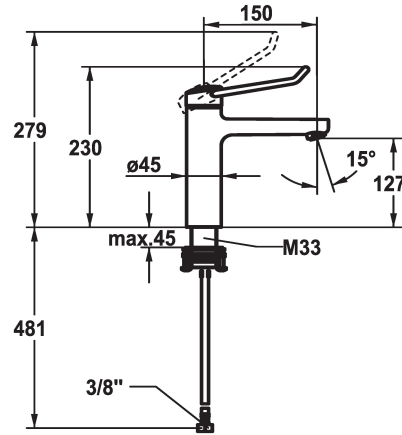

KWC VITA PRO 2.0 Lever mixer - Basin

Modell-Linie: VITA PRO 2.0 | 12.528.052.000FL
Umyvadlové armatury | Hydraulické armatury

KWC-No.

125226
chromeline, A 150, flexible connection hoses, with pop-up valve

125227
chromeline, A 150, flexible connection hoses, without pop-up valve

- * Lever mixer
- * Operation designed for a secure grip, as well as safe and easy handling
- * Ergonomic and robust operating lever, made of polyamide
- to adjust the handling even better to suit personal requirements, the offset lever can be installed so that it is twisted into the cap (standard: see illustration)
- * EcoProtect - water-saving device
- * Fixed spout
- Neoperl® Perlator® laminar

Faucet_typ

Measure_Height

G_Acoustic group

Projection_A

EnergyLabelCH

ATT-KWC-MASS-WASSERAUSTRITT

Material

ATT-KWC- ABLAUFGARNITUR

mit_Ablaufgarnitur

ohne_Ablaufgarnitur

- * KWC cartridge M 35 OP
- with ceramic discs
- flow rate and temperature continuously variable
- temperature limitation
- Reinforced stopper for output volume and temperature (standard setting)
- * Flexible connection hoses 3/8"
- * QuickInstallation - Fastening via threaded connection with locking screws
- * Mounting hole size ø35 mm