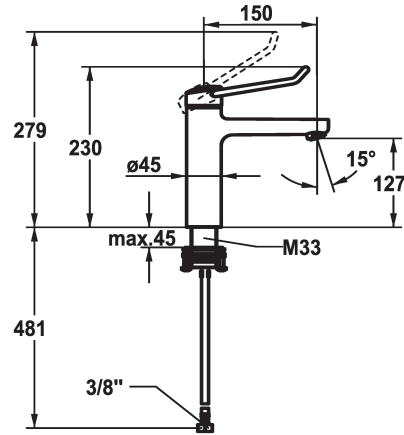

KWC VITA PRO 2.0 Lever mixer - Basin

Modell-Linie: VITA PRO 2.0 | 12.528.052.000FL
Taps | Manual taps

KWC-No.

125226
chromeline, A 150, flexible connection hoses, with pop-up valve

125227
chromeline, A 150, flexible connection hoses, without pop-up valve

- * Lever mixer
- * Operation designed for a secure grip, as well as safe and easy handling
- * Ergonomic and robust operating lever, made of polyamide
- to adjust the handling even better to suit personal requirements, the offset lever can be installed so that it is twisted into the cap (standard: see illustration)
- * EcoProtect - water-saving device
- * Fixed spout
- Neoperl® Perlator® laminar

Pop-up_valve

with pop-up valve

without pop-up valve

- * KWC cartridge M 35 OP
- with ceramic discs
- flow rate and temperature continuously variable
- temperature limitation
- Reinforced stopper for output volume and temperature (standard setting)
- * Flexible connection hoses 3/8"
- * QuickInstallation - Fastening via threaded connection with locking screws
- * Mounting hole size ø35 mm

Technical Data

Flow rate
Pop-up_valve
Connection
Spout
Handling
Color code
Installation_type
Faucet_typ
Dimension Height
G_Acoustic group
Projection_A
Energy Label
Dimension Water outlet
material

5.8 l/min (3 bar)
without pop-up valve
Flexible connection hoses
fixed
top lever
chrome
Pillar installation
Lever mixer
230
I
A 150
A
127
Brass