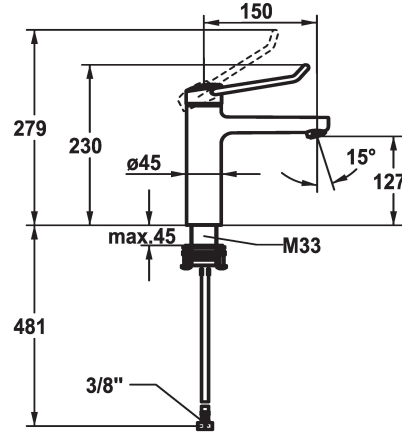

KWC VITA PRO 2.0 Lever mixer - Basin

Modell-Linie: VITA PRO 2.0 | 12.528.052.000FL
Taps | Manual taps

KWC-No.

125226
chromeline, A 150, flexible connection hoses, with pop-up valve

125227
chromeline, A 150, flexible connection hoses, without pop-up valve

- * Lever mixer
- * Operation designed for a secure grip, as well as safe and easy handling
- * Ergonomic and robust operating lever, made of polyamide
 - to adjust the handling even better to suit personal requirements, the offset lever can be installed so that it is twisted into the cap (standard: see illustration)
- * EcoProtect - water-saving device
- * Fixed spout
 - Neoperl® Perlator® laminar

pop-up assembly

with pop-up valve

without pop-up valve

- * KWC cartridge M 35 OP
 - with ceramic discs
 - flow rate and temperature continuously variable
 - temperature limitation
 - Reinforced stopper for output volume and temperature (standard setting)
- * Flexible connection hoses 3/8"
- * QuickInstallation - Fastening via threaded connection with locking screws
- * Mounting hole size ø35 mm

Technical Data

Flow rate
pop-up assembly
Connection
Spout
Handling
Color code
Installation type
Faucet_typ
Dimension Height
Acoustic group
Projection A
Energy label
Dimension Water outlet
material

5.8 l/min (3 bar)
without pop-up valve
Flexible connection hoses
fixed
top lever
chromeline
Pillar installation
Lever mixer
230
I
A 150
A
127
Brass