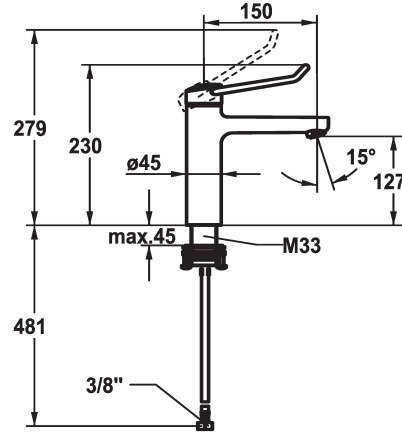

## KWC VITA PRO 2.0 Lever mixer - Basin

Modell-Linie: VITA PRO 2.0 | 12.528.052.000FL  
Taps | Manual taps

### KWC-No.

**125226**  
chromeline, A 150, flexible connection hoses, with pop-up valve

**125227**  
chromeline, A 150, flexible connection hoses, without pop-up valve

- \* Lever mixer
- \* Operation designed for a secure grip, as well as safe and easy handling
- \* Ergonomic and robust operating lever, made of polyamide
- to adjust the handling even better to suit personal requirements, the offset lever can be installed so that it is twisted into the cap (standard: see illustration)
- \* EcoProtect - water-saving device
- \* Fixed spout
- Neoperl® Perlator® laminar

### Technical Data

Flow rate
pop-up valve
Connection
Spout
Handling
Color code
Installation type
Faucet_typ
Measure Height
Acoustic group
Projection A
Energy label
Dimension Water outlet
material

### pop-up valve

with pop-up valve

without pop-up valve

- \* KWC cartridge M 35 OP
- with ceramic discs
- flow rate and temperature continuously variable
- temperature limitation
- Reinforced stopper for output volume and temperature (standard setting)
- \* Flexible connection hoses 3/8"
- \* QuickInstallation - Fastening via threaded connection with locking screws
- \* Mounting hole size ø35 mm