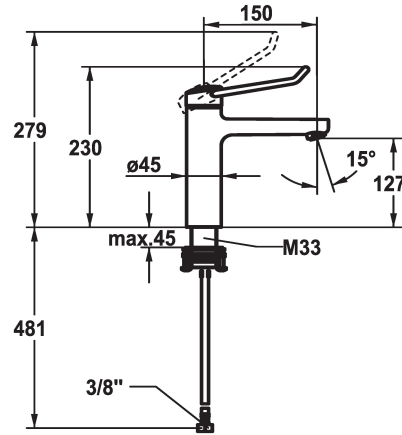

KWC VITA PRO 2.0 Lever mixer - Basin

Modell-Linie: VITA PRO 2.0 | 12.528.052.000FL
Hanat | Käsi­käyt­toiset hanat

KWC-No.

125226
chromeline, A 150, flexible connection hoses, with pop-up valve

125227
chromeline, A 150, flexible connection hoses, without pop-up valve

- * Lever mixer
- * Operation designed for a secure grip, as well as safe and easy handling
- * Ergonomic and robust operating lever, made of polyamide
- to adjust the handling even better to suit personal requirements, the offset lever can be installed so that it is twisted into the cap (standard: see illustration)
- * EcoProtect - water-saving device
- * Fixed spout
- Neoperl® Perlator® laminar

ATT-KWC- ABLAUFGARNITUR

mit_Ablaufgarnitur

ohne_Ablaufgarnitur

- * KWC cartridge with safety device M 35 OP
- with ceramic discs
- flow rate and temperature continuously variable
- temperature limitation
- Reinforced stopper for output volume and temperature (standard setting)
- * Flexible connection hoses 3/8"
- * QuickInstallation - Fastening via threaded connection with locking screws
- * Mounting hole size ø35 mm

5,8 l/min (3 bar)

ohne_Ablaufgarnitur

Flexible_Anschluss­schläuche

Kiinnitetty

topbedient

chromeline

Standmontage

Hebelmischer