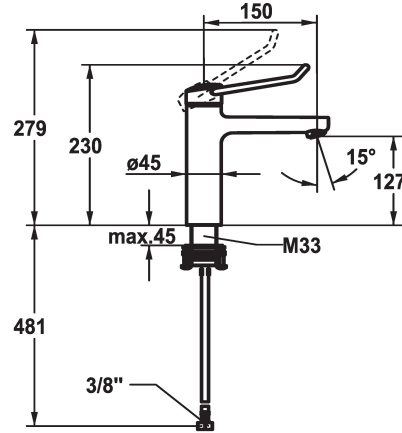

KWC VITA PRO 2.0

Lever mixer - Basin

Modell-Linie: VITA PRO 2.0 | 12.528.052.000FL

Armatura umywalkowa | Armatura jednouchwytowa

KWC-No.

125226

chromeline, A 150, flexible connection hoses, with pop-up valve

125227

chromeline, A 150, flexible connection hoses, without pop-up valve

* Lever mixer

* Operation designed for a secure grip, as well as safe and easy handling

* Ergonomic and robust operating lever, made of polyamide

- to adjust the handling even better to suit personal requirements, the offset lever can be installed so that it is twisted into the cap (standard: see illustration)

* EcoProtect - water-saving device

* Fixed spout

- Neoperl® Perlator® laminar

ATT-KWC- ABLAUFGARNITUR

mit_Ablaufgarnitur

ohne_Ablaufgarnitur

* KWC cartridge M 35 OP

- with ceramic discs

- flow rate and temperature continuously variable

- temperature limitation

- Reinforced stopper for output volume and temperature (standard setting)

* Flexible connection hoses 3/8"

* QuickInstallation - Fastening via threaded connection with locking screws

* Mounting hole size ø35 mm

Dane techniczne

A_Spout_Spray

ATT-KWC-ABLAUFGARNITUR

Connection

ATT-KWC-AUSLAUF

Handling

ATT-KWC-FARBCODE

Installation_type

Faucet_typ

Dimension Height

G_Acoustic group

Projection_A

EnergyLabelCH

ATT-KWC-MASS-WASSERAUSTRITT

Material

5,8 l/min (3 bar)

ohne_Ablaufgarnitur

Flexible_Anschlusschläuche

fest

topbedient

chromeline

Standmontage

Hebelmischer

230

I

A150

A

127

Mosiqdz