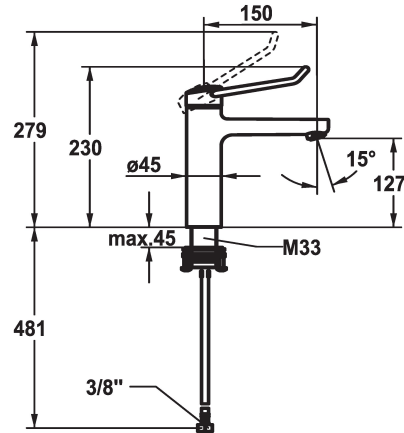

## KWC VITA PRO 2.0 Lever mixer - Basin

Modell-Linie: VITA PRO 2.0 | 12.528.052.000FL  
Kranar | Hydraulické armatúry

### KWC-No.

**125226**  
chromeline, A 150, flexible connection hoses, with pop-up valve

**125227**  
chromeline, A 150, flexible connection hoses, without pop-up valve

- \* Lever mixer
- \* Operation designed for a secure grip, as well as safe and easy handling
- \* Ergonomic and robust operating lever, made of polyamide
  - to adjust the handling even better to suit personal requirements, the offset lever can be installed so that it is twisted into the cap (standard: see illustration)
- \* EcoProtect - water-saving device
- \* Fixed spout
- Neoperl® Perlator® laminar

Faucet\_typ

Measure\_Height

G\_Acoustic group

Projection\_A

EnergyLabelCH

ATT-KWC-MASS-WASSERAUSTRITT

Material

### ATT-KWC- ABLAUFGARNITUR

mit\_Ablaufgarnitur

ohne\_Ablaufgarnitur

- \* KWC cartridge M 35 OP
  - with ceramic discs
  - flow rate and temperature continuously variable
  - temperature limitation
  - Reinforced stopper for output volume and temperature (standard setting)
- \* Flexible connection hoses 3/8"
- \* QuickInstallation - Fastening via threaded connection with locking screws
- \* Mounting hole size ø35 mm