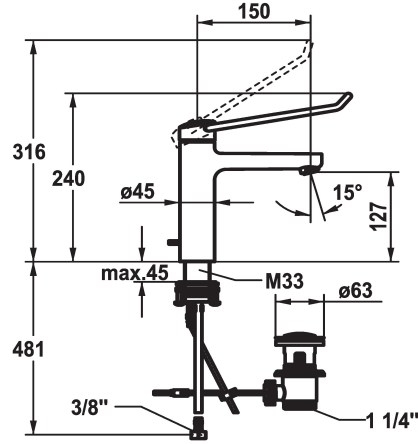

KWC VITA PRO 2.0 Lever mixer - Basin

Modell-Linie: VITA PRO 2.0 | 12.528.042.000LLFL
Umyvadlové armatury | Hydraulické armatury

KWC-No.

125228
chromeline, A 150, flexible connection hoses, with pop-up valve

125229
chromeline, A 150, flexible connection hoses, without pop-up valve

- * Lever mixer
- * Operation designed for a secure grip, as well as safe and easy handling
- * Ergonomic and robust operating lever, made of polyamide
 - to adjust the handling even better to suit personal requirements, the offset lever can be installed so that it is twisted into the cap (standard: see illustration)
- * EcoProtect - water-saving device
- * Fixed spout
 - Neoperl® Perlator® laminar
- * KWC cartridge with safety device M 35 OP

ATT-KWC- ABLAUFGARNITUR

mit_Ablaufgarnitur

ohne_Ablaufgarnitur

- with ceramic discs
- flow rate and temperature continuously variable
- temperature limitation
- Reinforced stopper for output volume and temperature (standard setting)
- * Flexible connection hoses 3/8"
- * QuickInstallation - Fastening via threaded connection with locking screws
- * Mounting hole size ø35 mm
- * Scope of delivery:
 - KWC pop-up valve Z.538.581.000

5,8 l/min (3 bar)
mit_Ablaufgarnitur
Flexible_Anschlusschläuche
fixovaná
topbedient
chromeline
Standmontage
Hebelmischer
240
I
A150
A
127
mosaz