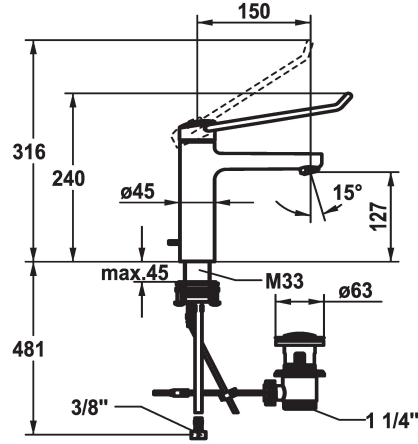

KWC VITA PRO 2.0 Lever mixer - Basin

Modell-Linie: VITA PRO 2.0 | 12.528.042.000LLFL
Hanat | Käsi­käyt­toiset hanat

KWC-No.

125228
chromeline, A 150, flexible connection hoses, with pop-up valve

125229
chromeline, A 150, flexible connection hoses, without pop-up valve

- * Lever mixer
- * Operation designed for a secure grip, as well as safe and easy handling
- * Ergonomic and robust operating lever, made of polyamide
- to adjust the handling even better to suit personal requirements, the offset lever can be installed so that it is twisted into the cap (standard: see illustration)
- * EcoProtect - water-saving device
- * Fixed spout
- Neoperl® Perlator® laminar
- * KWC cartridge with safety device M 35 OP

ATT-KWC- ABLAUFGARNITUR

mit_Ablaufgarnitur

ohne_Ablaufgarnitur

- with ceramic discs
- flow rate and temperature continuously variable
- temperature limitation
- Reinforced stopper for output volume and temperature (standard setting)
- * Flexible connection hoses 3/8"
- * QuickInstallation - Fastening via threaded connection with locking screws
- * Mounting hole size $\varnothing 35$ mm
- * Scope of delivery:
- KWC pop-up valve Z.538.581.000

5,8 l/min (3 bar)

mit_Ablaufgarnitur

Flexible_Anschluss­schläuche

Kiinnitetty

topbedient

chromeline

Standmontage

Hebelmischer